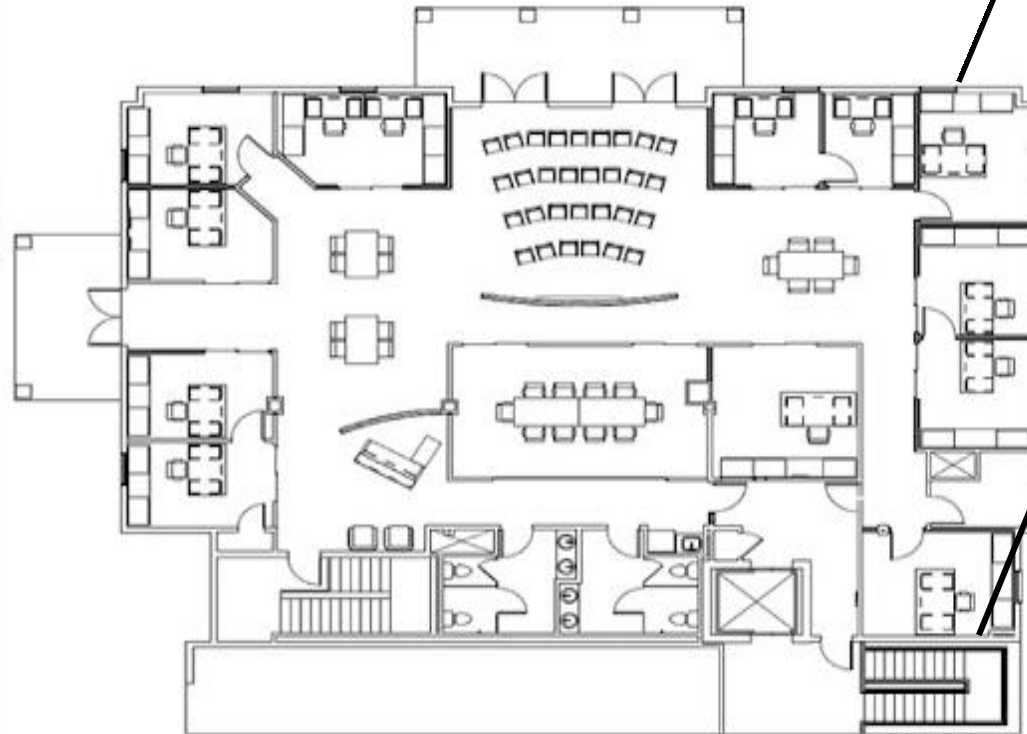

Ron@CampanaWaltz.com / Vince@CampanaWaltz.com

**Premiere
Visibility**

**Move in
Ready**

Rent Chart	
Office 1	Occupied
Office 2	\$500.00
Office 3	\$650.00
Office 4	\$700.00
Office 5	\$750.00
Office 6	\$500.00
Office 7	\$700.00
Office 8	\$725.00

The above Rent Chart reflects the monthly rental rate for each office suite.

**All offices have access to the
conference room,
bathrooms, kitchenette, and
elevator!**